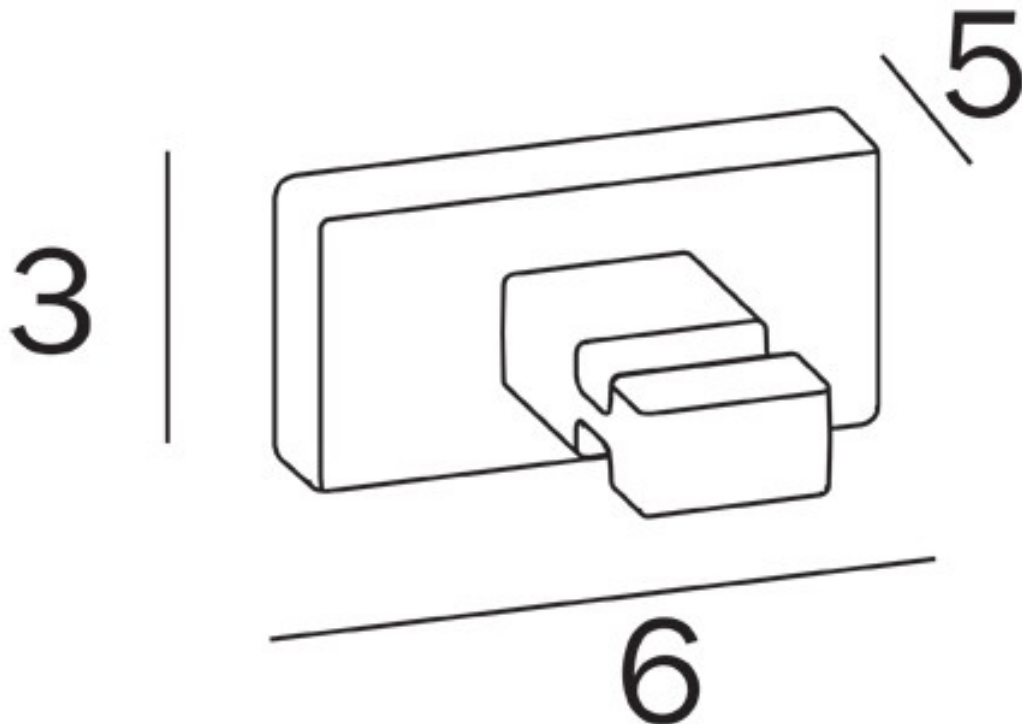

Gold Plate - A1820A DR

Rose Gold - A1820A OR

Brushed Rose Gold - A1820A OS

Bronze - A1820A BZ

Manufactured in Italy

2 Year Replacement Warranty

Proudly imported and distributed by
Gro Agencies Pty Ltd
Unit 2 / 37 Howe St, Osborne Park, WA, 6017
P 08 9446 3288 E info@groagencies.com.au W www.groagencies.com.au